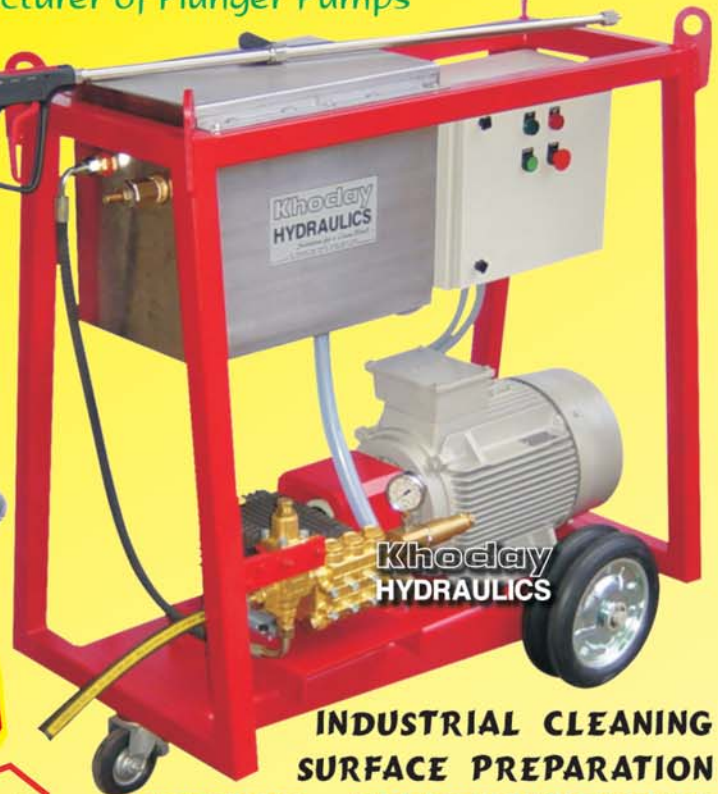

INDUSTRIAL CLEANING SURFACE PREPARATION

HIGH PRESSURE WATER BLASTERS

FROM 7 BAR TO 4000 BAR

NEW

Flame Proof Units Also Available

HIGH PRESSURE WATER JET PUMPS

From 100 psi (7 Bar) to 60,000 psi (4000 Bar)

HYDROSTATIC TEST PUMPS